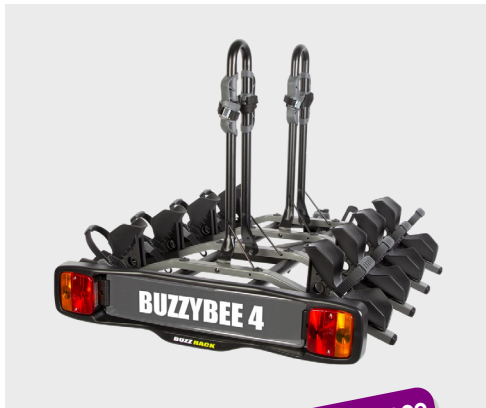

RAUX GELLO COMP MENS SADDLE

WAS R799
SAVE R600
NOW R199

- ✓ DOUBLE DENSITY BASE
- ✓ SOFT SENSORY GEL CUSHIONING
- ✓ FULL ZONE CUT

BUZZRACK COLIBRI 1 BIKE TRUNK RACK

- ✓ LIGHTWEIGHT, COMPACT
- ✓ SECURE FOUR-STRAP MOUNT
- ✓ PAINTWORK-SAFE RUBBER

LIMITED OFFER
NOW R1 599

BUZZRACK BEETLE 3 BIKE TRUNK RACK

- ✓ HOLDS THREE BIKES
- ✓ SIX-STRAP SECURE MOUNTING
- ✓ SOFT RUBBER CRADLES

LIMITED OFFER
NOW R2 499

BUZZRACK BEETLE 4x4 SPARE TYRE BIKE RACK

- ✓ TOOL-FREE INSTALLATION
- ✓ PROTECTIVE CRADLES
- ✓ FOLDS FOR STORAGE

LIMITED OFFER
NOW R2 499

BUZZRACK BUZZYBEE BIKE TOW BALL PLATFORM

- ✓ CARRIES 2 TO 4 BIKES
- ✓ TOWBALL MOUNTED FIT
- ✓ RUBBER-PADDED WHEEL STRAPS

2 BIKES R4 299
4 BIKES R6 999

BUZZRACK BUZZRACER BIKE TOW BALL PLATFORM