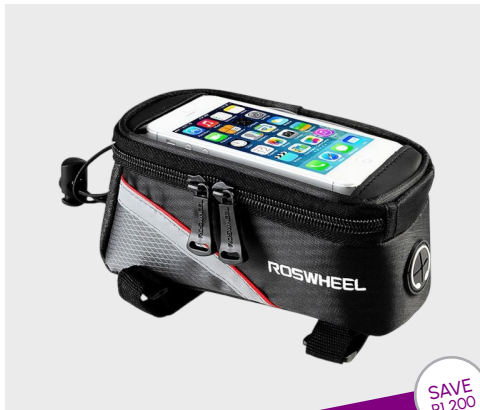

BUY 10
SAVE R1200
FOR R150

ROSWHEEL CELLPHONE TOP TUBE BAG

- ✓ TOUCHSCREEN COMPATIBLE
- ✓ WATER-RESISTANT
- ✓ HEADSET EXTENSION CABLE

WAS R199
SAVE R1200
NOW R149

TITAN RACING AIR RAZE FLOOR PUMP

● BLACK ● RED