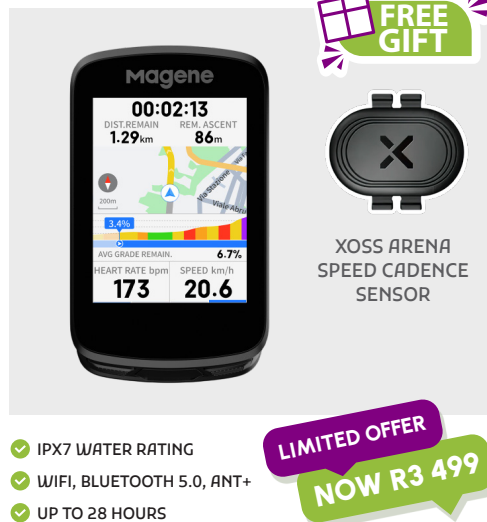

GARMIN EDGE 540 BUNDLE

GARMIN VARIA™ RTL515 RADAR TAIL LIGHT

- ✓ IPX7 WATER RATING
- ✓ BLUETOOTH®, ANT+®, WI-FI®
- ✓ UP TO 26 HOURS BATTERY LIFE

- ✓ IPX7 WATER RATING
- ✓ BLUETOOTH®, ANT+®, WI-FI®
- ✓ UP TO 26 HOURS BATTERY LIFE

- ✓ IPX7 WATER RATING
- ✓ VISIBILITY DISTANCE 1.6KM
- ✓ BATTERY LIFE 16 HOURS DAY

GARMIN VARIA™ UT800 SMART HEADLIGHT

MAGENE C606 SMART GPS BIKE COMPUTER

MAGENE L508 RADAR TAIL LIGHT

- ✓ IPX7 WATER RATING
- ✓ 800 HIGH LUMEN
- ✓ VISIBILITY DISTANCE 1.6KM

- ✓ IPX7 WATER RATING
- ✓ WIFI, BLUETOOTH 5.0, ANT+
- ✓ UP TO 28 HOURS

- ✓ IPX7 WATER RATING
- ✓ BLUETOOTH, ANT+™
- ✓ 7 LIGHT MODES

XOSS G3+ GPS BIKE COMPUTER

- ✓ 1PX7 WATERPROOF RATING
- ✓ ANT+ PROTOCOL
- ✓ 40 HOURS BATTERY LIFE