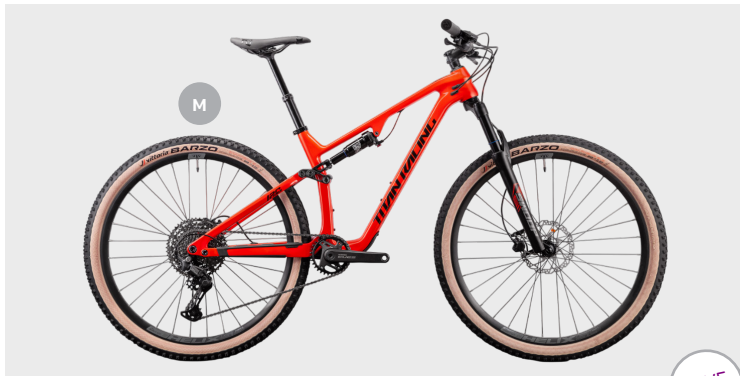

TITAN RACING CYPHER 120 CARBON SE 29ER 2024

M

CARBON FRAMESET

SWOOP AIR LOCKOUT SHOCKS

SHIMANO 1X11 GEARS

WAS R38 999 SAVE R6 000
NOW R32 999