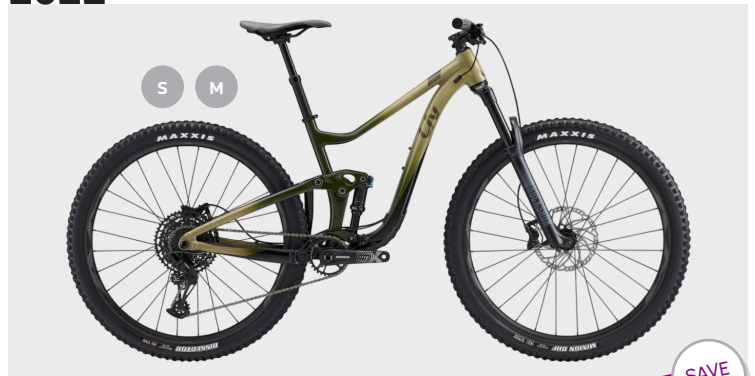

ALLOY FRAMESET

ANANDA 350W MOTOR

630WH BATTERY

LIMITED OFFER
NOW R84 999

TITAN RACING VOLT E-ONE 29^{ER} E-MOUNTAIN BIKE 2026

All-terrain e-bike with hydroformed aluminum frame, 140mm rear and 150mm front suspension, 350W Ananda motor, 630Wh battery, 10-speed Shimano CUES drivetrain, Tektro M280 brakes, internal routing, and Boost spacing for confident trail riding.

M

ALUXX FRAMESET

ROCKSHOX AIR SHOCKS

SRAM SX EAGLE 1X12 GEARS

WAS R44 999
SAVE R15 000
NOW R29 999

LIU INTRIGUE 2 29^{ER} ALLOY LADIES 2022

S M

ALUMINIUM FRAMESET