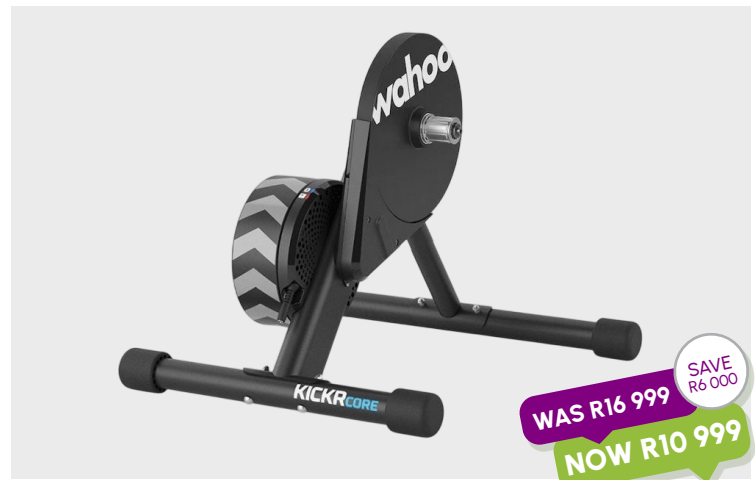

● Red ● Aqua

STEEL FRAMESET

STEEL RIGID FORK

KICKSTAND INCLUDED

WAS R1 699 **SAVE R200**
NOW R1 499

CONQUER THE INDOORS

The Wahoo KICKR series offers immersive indoor cycling with smart tech, allowing you to check your vitals, ride 50 km's, and shower without leaving home. Enjoy realistic rides, seamless connectivity, and stay active with the latest Wahoo and Garmin wearable tech from Solomon's Cycles, helping you stay on top of your vital signs and set distances to reach your fitness goals—all from the comfort of home.

WAHOO KICKR U6 SMART TRAINER

WAHOO KICKR CORE SMART INDOOR TRAINER

MAXIMUM POWER OUTPUT: 2200W

INCLUDES 11 SPEED CASSETTE

ANT+ / FE-C, WIFI, BLUETOOTH, DIRECT CONNECT

MAXIMUM POWER OUTPUT: 1800W

RESISTANCE TYPE: ELECTROMAGNETIC