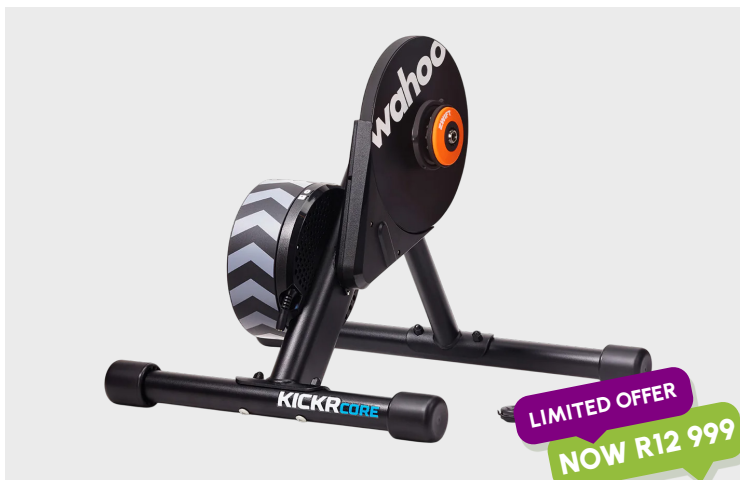

WAHOO KICKR CORE ZWIFT ONE

WAHOO ELEMNT BOLT U2 GPS BIKE COMPUTER

MAXIMUM POWER OUTPUT: 1800W

RESISTANCE TYPE: ELECTROMAGNETIC

BLUETOOTH OR ANT+ CONNECTIVITY

CONFIGURABLE VIA THE WAHOO ELEMNT APP

WATERPROOF UP TO 1.5 METERS / 5 FT

UP TO 15 HOURS CLAIMED BATTERY LIFE