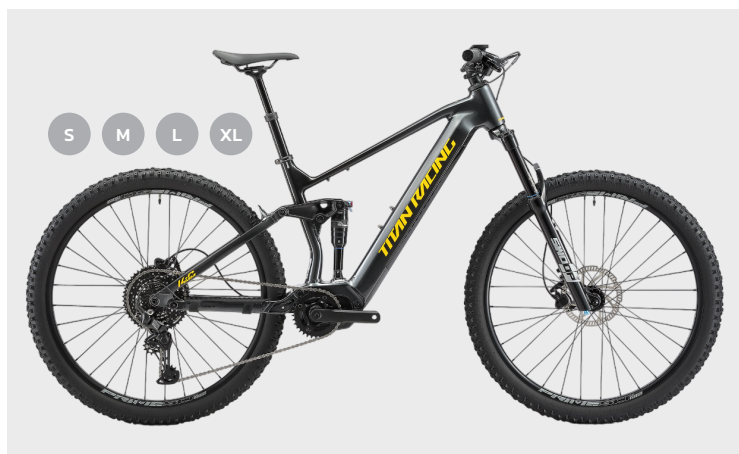

TITAN RACING VOLT E-THREE 29^{ER} E-MOUNTAIN BIKE 2026

Premium all-terrain e-bike with 140mm rear, 150mm front suspension, 350W Ananda motor, 630Wh battery, 12-speed Shimano XT drivetrain, RockShox Lyric fork, Shimano 4-piston brakes, double bearings, and low standover for superior trail performance.

ALLOY FRAMESET

ANANDA 350W MOTOR

630WH BATTERY

LIMITED OFFER
NOW R84 999

TITAN RACING VOLT E-ONE 29^{ER} E-MOUNTAIN BIKE 2026

All-terrain e-bike with hydroformed aluminum frame, 140mm rear and 150mm front suspension, 350W Ananda motor, 630Wh battery, 10-speed Shimano CUES drivetrain, Tektro M280 brakes, internal routing, and Boost spacing for confident trail riding.

ALLOY FRAMESET

ANANDA 350W MOTOR

630WH BATTERY

LIMITED OFFER
NOW R64 999

TITAN RACING VOLT E-TWO 29^{ER} E-MOUNTAIN BIKE 2026

Versatile all-terrain e-bike with hydroformed frame, 140mm rear, 150mm front suspension, 350W Ananda motor, 630Wh battery, 12-speed Shimano Deore drivetrain, RockShox Psylo fork, Tektro M530 brakes, and internal routing for technical trails.

ALLOY FRAMESET

ANANDA 350W MOTOR

630WH BATTERY

LIMITED OFFER
NOW R74 999

GIANT STANCE E+1 ALLOY PRO 29^{ER} 2023

S M L

ALUXX SL FRAMESET SYNCDRIVE PRO MOTOR ENERGYPAK 800

WAS R99 999 **SAVE R15 000**
NOW R84 999