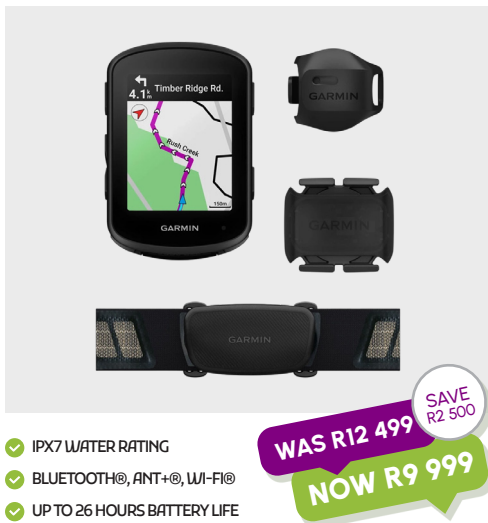

GARMIN EDGE 840 BUNDLE

GARMIN EDGE 540 BUNDLE

GARMIN VARIA™ RTL515 RADAR TAIL LIGHT

- ✓ IPX7 WATER RATING
- ✓ BLUETOOTH®, ANT+®, WI-FI®
- ✓ UP TO 26 HOURS BATTERY LIFE