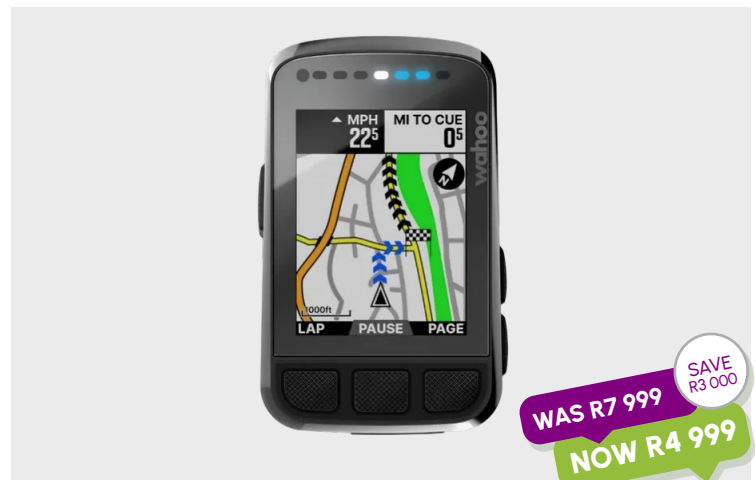

WAHOO KICKR CORE ZWIFT ONE

WAHOO ELEMNT BOLT U2 GPS BIKE COMPUTER

MAXIMUM POWER OUTPUT: 1800W

RESISTANCE TYPE: ELECTROMAGNETIC

BLUETOOTH OR ANT+ CONNECTIVITY

CONFIGURABLE VIA THE WAHOO ELEMNT APP

WATERPROOF UP TO 1.5 METERS / 5 FT

UP TO 15 HOURS CLAIMED BATTERY LIFE