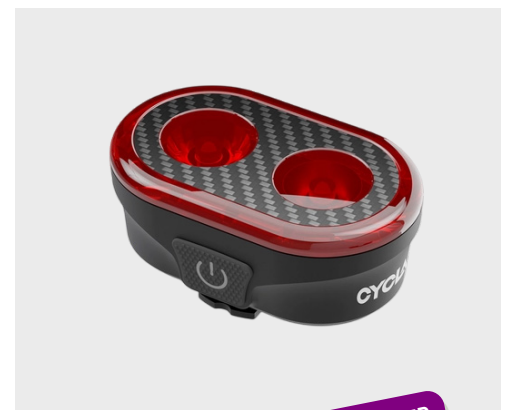

CYCLAMI CY200 LED REAR BRAKE LIGHT

- ✓ 600MAH BATTERY
- ✓ IPX6 WATERPROOF RATING
- ✓ 200 LUMENS LED

LIMITED OFFER
NOW R249