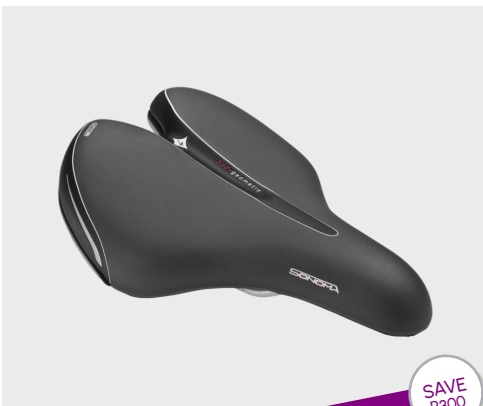

THULE HANGON 4 BIKE HANGING TOWBAR BIKE RACK TILTABLE

FREE GIFT VOUCHER
WORTH
R500

- ✓ TILTABLE FOR TRUNK ACCESS
- ✓ SOFT RUBBER STRAPS
- ✓ FOLDS FLAT FOR EASY STORAGE

LIMITED OFFER
NOW R5 999

HOLDFAST 2 BIKE HANGING RACK [SNAP ON]

WAS R1 849
SAVE R250
NOW R 1 599

- ✓ ADJUSTABLE & SECURE
- ✓ LOCKABLE FOR PEACE OF MIND
- ✓ FOLDS DOWN COMPACTLY

HOLDFAST 3 & 4 BIKE HANGING RACK

WAS R3 449
SAVE R450
NOW R2 999

- ✓ SIMPLE PAD-LOCK SYSTEM
- ✓ CARRIES MOST BIKE TYPES
- ✓ FOLDS DOWN COMPACTLY

SPECIALIZED EXPEDITION GEL COMFORT SADDLE 210MM BLACK

WAS R399
SAVE R300
NOW R99

- ✓ GEL PADDING
- ✓ PATENTED BODY GEOMETRY DESIGN
- ✓ ELASTOMER RAIL SUSPENSION

SPECIALIZED SONOMA GEL 190MM COMFORT SADDLE

WAS R399
SAVE R300
NOW R99

- ✓ GEL INSERTS
- ✓ HOLLOW CHROMOLY RAILS
- ✓ LEVEL 4 MEDIUM-DENSITY FOAM

SPECIALIZED RIVA ROAD SADDLE 143MM

WAS R999
SAVE R800
NOW R199

- ✓ LIGHTWEIGHT COMFORTABLE
- ✓ LIGHT AND SUPER DURABLE RAILS
- ✓ DURABLE AND WATERPROOF