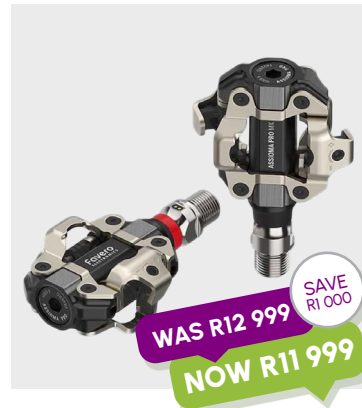

FAVERO ASSIOMA PRO MX-2 DUAL SIDED POWER PEDALS

FAVERO ASSIOMA ROAD DUO DUAL SIDED POWER PEDALS

FAVERO ASSIOMA PRO MX-1 SINGLE SIDED POWER PEDALS

FAVERO ASSIOMA ROAD UNO SINGLE SIDED POWER PEDALS

- ✓ SHIMANO® SPD® CLEAT COMPATIBLE
- ✓ ACCURACY POWER ± 1%
- ✓ AT LEAST 60 HOURS BATTERY LIFE

- ✓ DUAL-SIDED POWER MEASUREMENT
- ✓ BLUETOOTH AND ANT+
- ✓ BATTERY LIFE: AT LEAST 50 HOURS

- ✓ SHIMANO® SPD® CLEAT COMPATIBLE
- ✓ ACCURACY POWER ± 1%
- ✓ AT LEAST 60 HOURS BATTERY LIFE

- ✓ WATERPROOF, RESISTANT AND LIGHT
- ✓ BLUETOOTH AND ANT+
- ✓ BATTERY LIFE: AT LEAST 50 HOURS