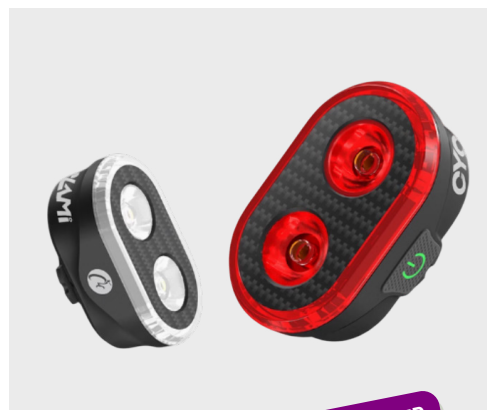

LIMITED OFFER
NOW R699

CYCLAMI BR1200U2 FRONT LIGHT 1200 LUMENS

- ✓ 1200 LUMENS
- ✓ 2500 MABATTERY CAPACITY
- ✓ IPX6 WATERPROOF PERFORMANCE

LIMITED OFFER
NOW R499

CYCLAMI CY300T FRONT AND REAR LIGHT COMBO