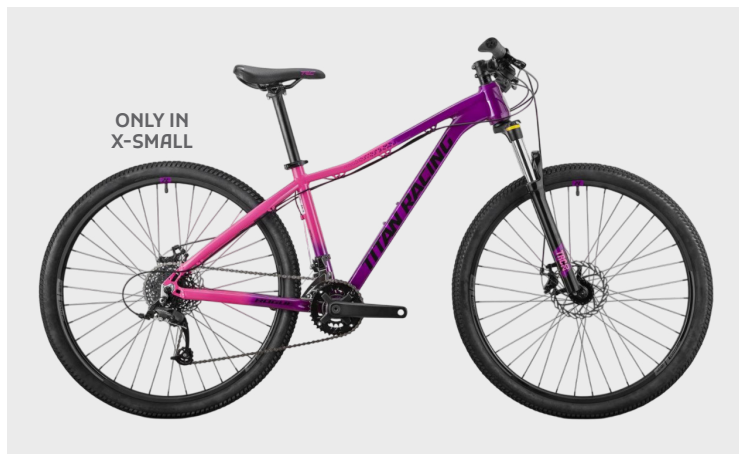

TITAN RACING | AVALANCHE

TITAN RACING ROGUE CALYPSO NOVA 27.5" 2023

Perfectly sized with an XS frame, the Calypso Nova is a lightweight, confidence-building ride for smaller riders. With swoop geometry and lockout shocks, it's ready to handle trails and open roads with ease.

ALUMINIUM FRAMESET

SWOOP LOCKOUT SHOCKS

MICROSHIFT 2X8 GEARS

SAVE R2 000
WAS R7 499
NOW R5 499

ONLY IN X-SMALL

ONLY IN X-SMALL

TITAN RACING ROGUE CALYPSO ALPINE 27.5" 2023

Built with a compact XS frame, the Alpine is ideal for lighter riders looking to take on more challenging terrain. Its 100mm coil shock and 2x8 gearing offer smooth control and trail-ready performance.

ALLOY FRAMESET

100MM COIL SHOCK

MICROSHIFT 2X8 GEARS

SAVE R2 500
WAS R8 999
NOW R6 499

AVALANCHE DIVA 26" LADIES MOUNTAIN BIKE

The Avalanche Diva redefines women's cycling with a step-through steel frame, 21-speed drivetrain, and coil suspension fork. Featuring reliable V-brakes, semi-slick 26" tires, and a comfort sport saddle, it's ideal for commuting, fitness, or leisure rides.