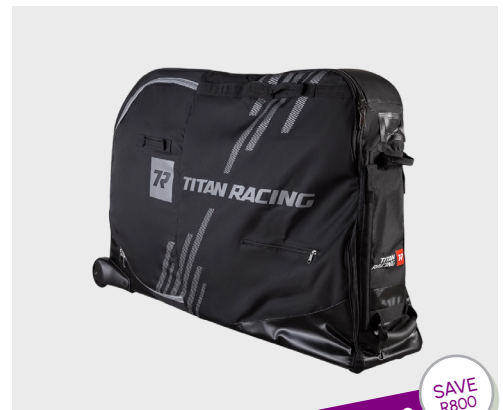

WAS R399
SAVE R250
NOW R149

OCEAN EYEWEAR RACE PHOTOCROMIC SUNGLASSES ASSORTED

- ✓ ANTI REFLECTIVE COATING
- ✓ SCRATCH RESISTANT COATING
- ✓ DARKENS WITH UV EXPOSURE

EACH
FOR R499

TITAN RACING BIKE PORT BICYCLE TRANSPORT BAG