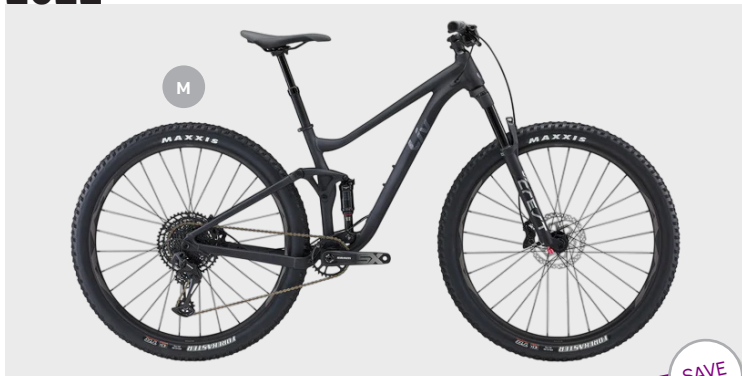

ROCKSHOX JUDY SHOCKS

MICROSHIFT ADVENT 1X10

WAS R28 999 SAVE R9 000
NOW R19 999

GIANT STANCE 29^{ER} 2 2023

L

ALUXX FRAMESET

SUNTOUR RAIDON R SHOCKS

SHIMANO DEORE 1X10 GEARS

WAS R31 999
SAVE R6 500
NOW R25 499

MERIDA NINETY-SIX 400 ALLOY 29^{ER} 2024

M

ALUMINIUM FRAMESET

SR SUNTOUR EDGE

SHIMANO DEORE 1X12 GEARS

WAS R39 999
SAVE R10 000
NOW R29 999

LIU EMBOLDEN 1 29^{ER} ALLOY LADIES 2022

M

ALUXX FRAMESET

ROCKSHOX AIR SHOCKS

SRAM SX EAGLE 1X12 GEARS

WAS R44 999
SAVE R15 000
NOW R29 999

LIU INTRIGUE 2 29^{ER} ALLOY LADIES 2022

S M

ALUMINIUM FRAMESET