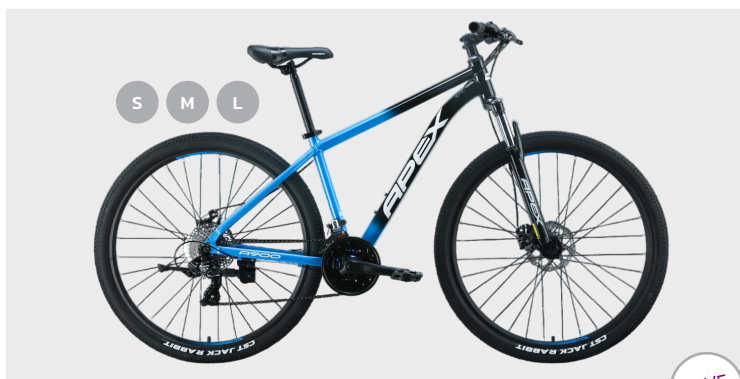

Blue & Black Orange

ALLOY FRAMESET

100MM COIL SHOCK

SHIMANO 1X9 GEARS

LIMITED OFFER
NOW R6 499

BLAZE ALLOY 2025

Grey Yellow & Blue

ALLOY FRAMESET

100MM COIL SHOCK

SHIMANO 3X8 GEARS

LIMITED OFFER
NOW R4 999

APEX A900 ALLOY MTB 29^{ER} 2026

ALLOY FRAMESET

LOCKOUT SHOCK

SHIMANO 3X8 GEARS

WAS R6 499
SAVE R500
NOW R5 999