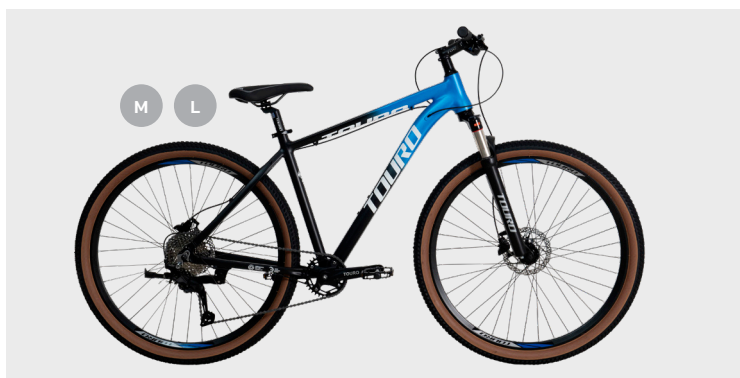

TUORO ALLOY 2025

Blue & Black Orange

ALLOY FRAMESET

100MM COIL SHOCK

SHIMANO 1X9 GEARS

LIMITED OFFER
NOW R6 499