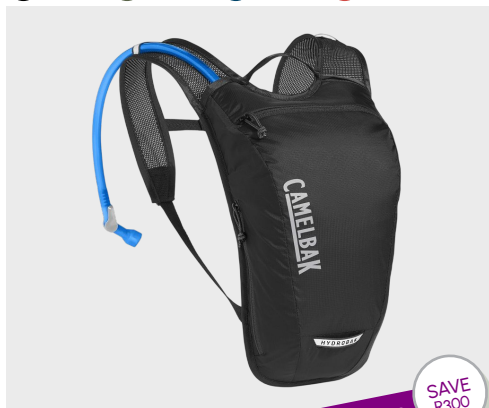

- Black
- White
- Navy

- ✓ BREATHABLE & FLEXIBLE
- ✓ SUPPORTIVE, COMFY FIT
- ✓ SHOCK-ABSORBING CHAMOIS

LIMITED OFFER
NOW R99

CAMELBAK HYDROBAK 1.5L HYDRATION PACK

- Black
- Green
- Navy
- Red

- ✓ LIGHTWEIGHT & BREATHABLE
- ✓ VENTILATED HARNESS
- ✓ CRUX 1.5L RESERVOIR