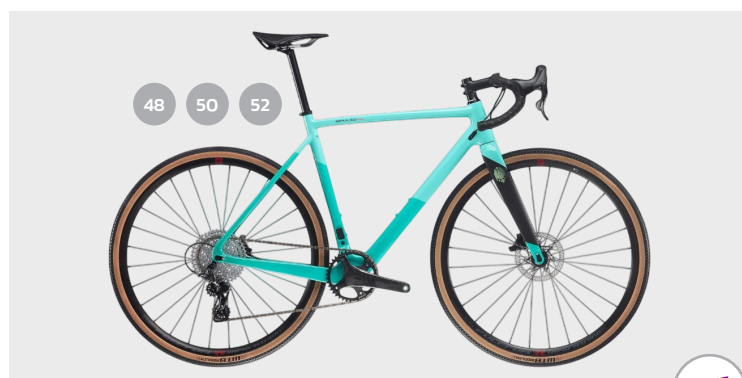

BIANCHI IMPULSO PRO 700C CARBON FRAME GRAVEL BIKE

CARBON
FRAMESET

FULL CARBON
FORK

EKAR
1X13 GEARS

WAS R74 999
NOW R54 999
SAVE R20 000