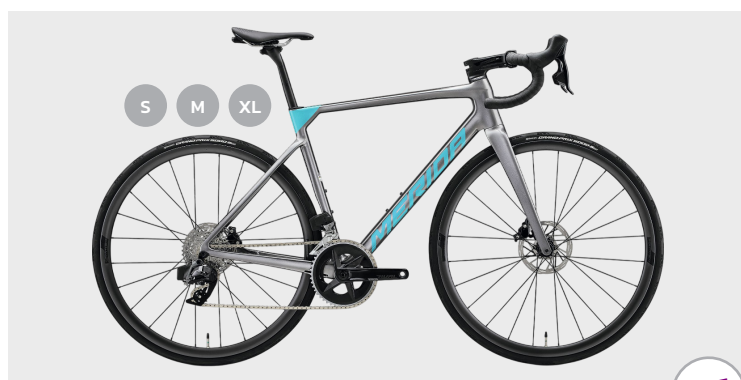

MERIDA SCULTURA 7000 CARBON 700^c 2024

S M XL

WAS R89 999 SAVE R20 000
NOW R69 999