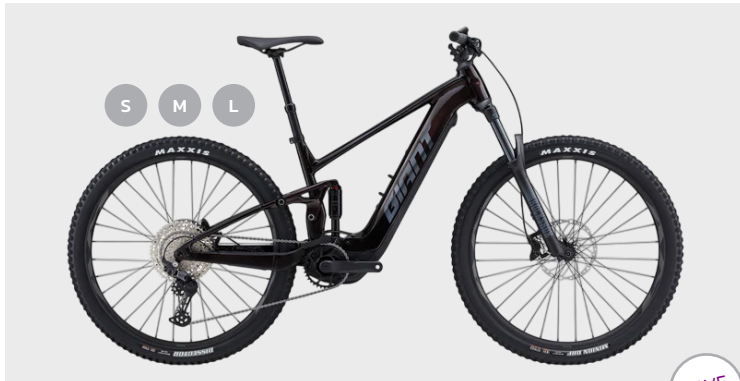

TITAN RACING VOLT E-THREE 29^{ER} E-MOUNTAIN BIKE 2026

Premium all-terrain e-bike with 140mm rear, 150mm front suspension, 350W Ananda motor, 630Wh battery, 12-speed Shimano XT drivetrain, RockShox Lyric fork, Shimano 4-piston brakes, double bearings, and low standover for superior trail performance.

ALLOY FRAMESET

ANANDA 350W MOTOR

630WH BATTERY

LIMITED OFFER
NOW R84 999

TITAN RACING VOLT E-ONE 29^{ER} E-MOUNTAIN BIKE 2026

All-terrain e-bike with hydroformed aluminum frame, 140mm rear and 150mm front suspension, 350W Ananda motor, 630Wh battery, 10-speed Shimano CUES drivetrain, Tektro M280 brakes, internal routing, and Boost spacing for confident trail riding.

ALLOY FRAMESET

ANANDA 350W MOTOR

630WH BATTERY

LIMITED OFFER
NOW R64 999

TITAN RACING VOLT E-TWO 29^{ER} E-MOUNTAIN BIKE 2026

Versatile all-terrain e-bike with hydroformed frame, 140mm rear, 150mm front suspension, 350W Ananda motor, 630Wh battery, 12-speed Shimano Deore drivetrain, RockShox Psylo fork, Tektro M530 brakes, and internal routing for technical trails.

ALLOY FRAMESET

ANANDA 350W MOTOR

630WH BATTERY

LIMITED OFFER
NOW R74 999

GIANT STANCE E+1 ALLOY PRO 29^{ER} 2023

S M L

ALUXX SL FRAMESET SYNCDRIVE PRO MOTOR ENERGYPAK 800

WAS R99 999 **SAVE R15 000**
NOW R84 999