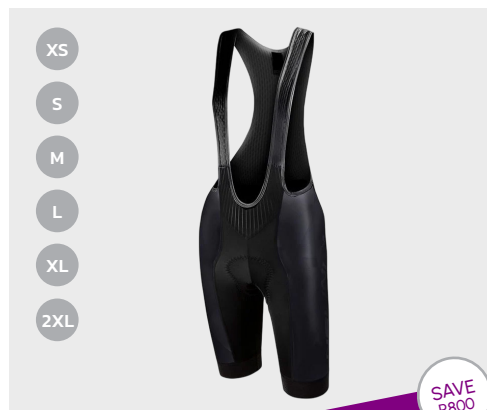

CRANKIT SQUADRA LADIES BIB SHORT

- ✓ BREATHABLE, FLEXIBLE FABRIC
- ✓ SUPPORTIVE, COMFY FIT
- ✓ SHOCK-ABSORBING CHAMOIS

WAS R2 299
SAVE R800
NOW R1 499