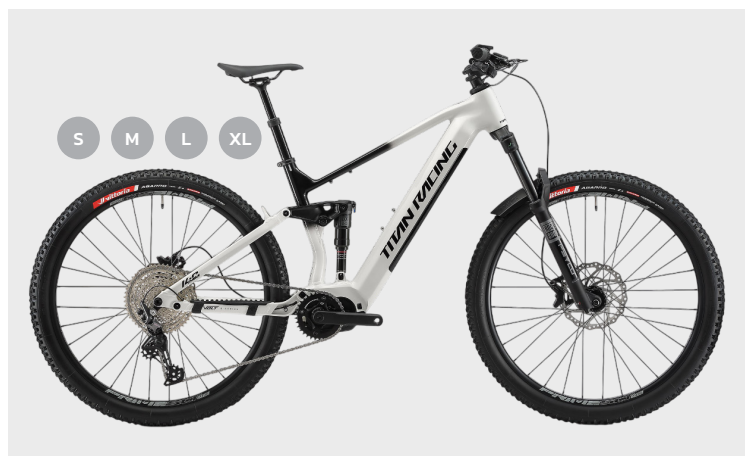

GO FURTHER WITH VOLT

The Titan Racing Volt redefines e-biking with advanced performance and smart app integration. With GPS navigation, power tuning, bike tracking, and motor diagnostics, it delivers precision, control, and reliability on every ride.

TITAN RACING VOLT E-THREE 29^{ER} E-MOUNTAIN BIKE 2026

Premium all-terrain e-bike with 140mm rear, 150mm front suspension, 350W Ananda motor, 630Wh battery, 12-speed Shimano XT drivetrain, RockShox Lyric fork, Shimano 4-piston brakes, double bearings, and low standover for superior trail performance.

ALLOY FRAMESET

ANANDA 350W MOTOR

630WH BATTERY

LIMITED OFFER
NOW R84 999

TITAN RACING VOLT E-ONE 29^{ER} E-MOUNTAIN BIKE 2026

All-terrain e-bike with hydroformed aluminum frame, 140mm rear and 150mm front suspension, 350W Ananda motor, 630Wh battery, 10-speed Shimano CUES drivetrain, Tektro M280 brakes, internal routing, and Boost spacing for confident trail riding.

ALLOY FRAMESET

ANANDA 350W MOTOR

630WH BATTERY

LIMITED OFFER
NOW R64 999

TITAN RACING VOLT E-TWO 29^{ER} E-MOUNTAIN BIKE 2026

Versatile all-terrain e-bike with hydroformed frame, 140mm rear, 150mm front suspension, 350W Ananda motor, 630Wh battery, 12-speed Shimano Deore drivetrain, RockShox Psylo fork, Tektro M530 brakes, and internal routing for technical trails.