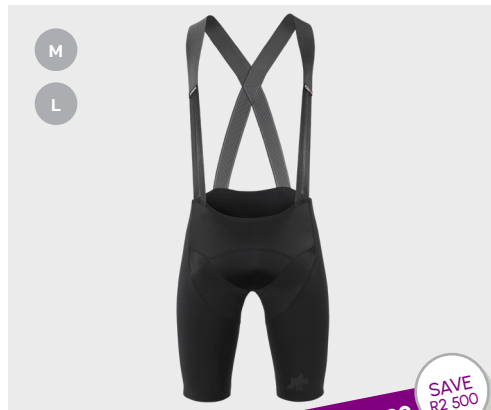

ASSOS EQUIPE RSR BIB SHORTS S9 TARGA

- ✓ COMPRESSIVE SUPPORT
- ✓ COOLING COMFORT
- ✓ AERODYNAMIC FIT

WAS R5 999
SAVE R2 500
NOW R3 499