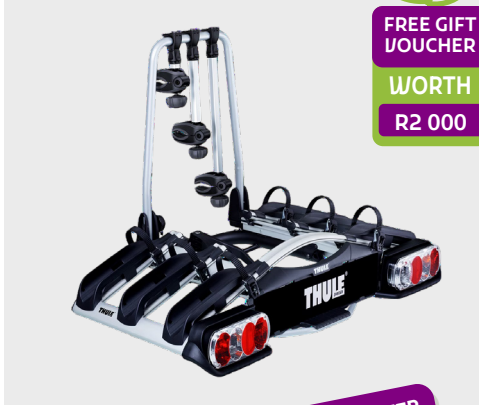

- ✓ SECURE MOUNTING
- ✓ DRIVETRAIN COVER
- ✓ COMPACT STORAGE

WAS R7 299
SAVE R800
NOW R6 499

THULE XPRESS 2 BIKE HANGING TOWBAR BIKE RACK

FREE GIFT VOUCHER
WORTH
R300

- ✓ FOLDS FLAT FOR EASY STORAGE
- ✓ SOFT RUBBER STRAPS
- ✓ CARBON FRAME COMPATIBLE

LIMITED OFFER
NOW R2 499

THULE EUROWAY G2 3 BIKE PLATFORM TOWBAR BIKE RACK

FREE GIFT VOUCHER
WORTH
R2 000

- ✓ ADJUSTABLE ONE HAND COUPLER
- ✓ FOLDS FLAT EASILY
- ✓ DETACHABLE BIKE ARMS

LIMITED OFFER
NOW R16 499

THULE HANGON 4 BIKE HANGING TOWBAR BIKE RACK TILTABLE

FREE GIFT VOUCHER
WORTH
R500

- ✓ TILTABLE FOR TRUNK ACCESS
- ✓ SOFT RUBBER STRAPS
- ✓ FOLDS FLAT FOR EASY STORAGE

LIMITED OFFER
NOW R5 999

HOLDFAST 2 BIKE HANGING RACK [SNAP ON]