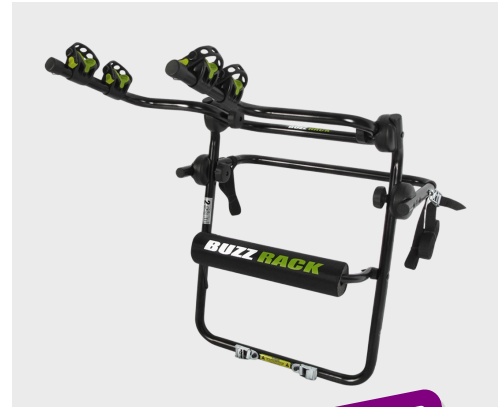

RAUX GELLO COMP MENS SADDLE

WAS R799
SAVE R600
NOW R199

- ✓ DOUBLE DENSITY BASE
- ✓ SOFT SENSORY GEL CUSHIONING
- ✓ FULL ZONE CUT

BUZZRACK COLIBRI 1 BIKE TRUNK RACK

- ✓ LIGHTWEIGHT, COMPACT
- ✓ SECURE FOUR-STRAP MOUNT
- ✓ PAINTWORK-SAFE RUBBER

LIMITED OFFER
NOW R1 599

BUZZRACK BEETLE 3 BIKE TRUNK RACK

- ✓ HOLDS THREE BIKES
- ✓ SIX-STRAP SECURE MOUNTING
- ✓ SOFT RUBBER CRADLES

LIMITED OFFER
NOW R2 499

BUZZRACK BEETLE 4x4 SPARE TYRE BIKE RACK

- ✓ TOOL-FREE INSTALLATION
- ✓ PROTECTIVE CRADLES
- ✓ FOLDS FOR STORAGE

LIMITED OFFER
NOW R2 499

BUZZRACK BUZZYBEE BIKE TOW BALL PLATFORM

- ✓ CARRIES 2 TO 4 BIKES
- ✓ TOWBALL MOUNTED FIT
- ✓ RUBBER-PADDED WHEEL STRAPS

2 BIKES R4 299
4 BIKES R6 999

BUZZRACK BUZZRACER BIKE TOW BALL PLATFORM