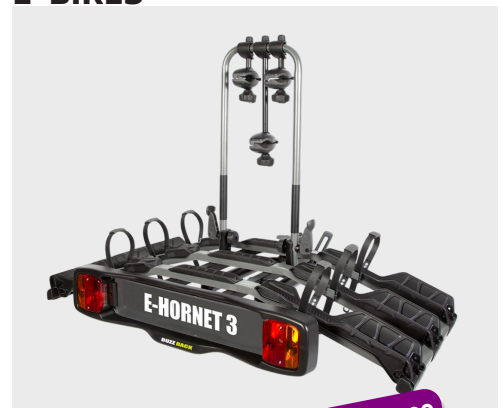

- ✓ SECURE BIKE TRANSPORT
- ✓ INTEGRATED LOCKING SYSTEM
- ✓ EASY TILT FUNCTION

3 BIKES R6 999
4 BIKES R8 999

BUZZRACK EAZZY COMPACT TOW BALL BIKE PLATFORM

- ✓ FULLY FOLDABLE DESIGN
- ✓ SECURE TILTING SYSTEM
- ✓ CARBON-FRAME COMPATIBLE

3 BIKES R10 499
4 BIKES R12 999

BUZZRACK E-SCORPION XL2 TOW BALL E-BIKE CARRIER

- ✓ SECURE TILTING SYSTEM
- ✓ FOLDS WITH WHEELS
- ✓ ELECTRIC BIKE COMPATIBLE

LIMITED OFFER
NOW R12 999

BUZZRACK SCORPION LITE TOW BALL E-BIKE CARRIER

- ✓ EASY TILT ACCESS
- ✓ FOLDABLE FOR STORAGE
- ✓ HEAVY BIKE COMPATIBLE

2 BIKES R9 999
3 BIKES R11 999

BUZZRACK E-HORNET STRONG PLATFORM FOR E-BIKES

- ✓ SECURE LOCKING CLAMPS
- ✓ E-BIKE COMPATIBLE DESIGN
- ✓ TILTS FOR ACCESS