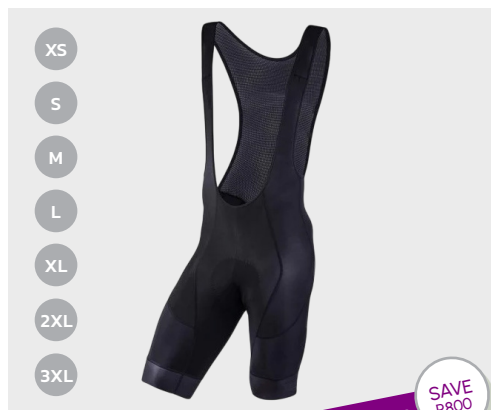

CRANKIT NEO-PRO MEN'S BIB SHORT

- ✓ BREATHABLE, FLEXIBLE FABRIC
- ✓ SUPPORTIVE, COMFY FIT
- ✓ SHOCK-ABSORBING CHAMOIS

WAS R2 299
SAVE R800
NOW R1 499