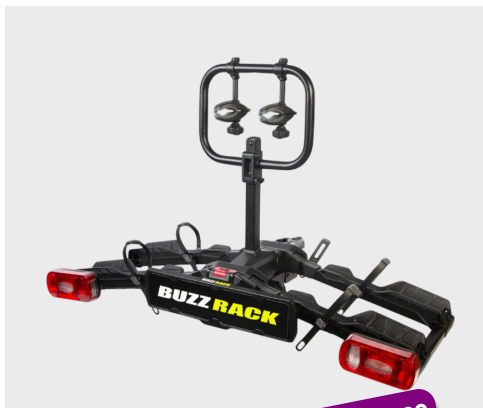

3 BIKES R10 499
4 BIKES R12 999

BUZZRACK E-SCORPION XL2 TOW BALL E-BIKE CARRIER

- ✓ SECURE TILTING SYSTEM
- ✓ FOLDS WITH WHEELS
- ✓ ELECTRIC BIKE COMPATIBLE

LIMITED OFFER
NOW R12 999

BUZZRACK SCORPION LITE TOW BALL E-BIKE CARRIER

- ✓ EASY TILT ACCESS
- ✓ FOLDABLE FOR STORAGE
- ✓ HEAVY BIKE COMPATIBLE

2 BIKES R9 999
3 BIKES R11 999

BUZZRACK E-HORNET STRONG PLATFORM FOR E-BIKES

- ✓ SECURE LOCKING CLAMPS
- ✓ E-BIKE COMPATIBLE DESIGN
- ✓ TILTS FOR ACCESS