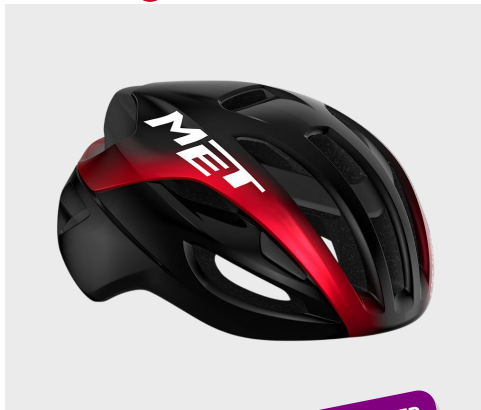

- ✓ BREEZY VENTILATION SYSTEM
- ✓ REMOVABLE VISOR INCLUDED
- ✓ ROC LOC SPORT FIT SYSTEM

SAVE R400
WAS R1 499
NOW R1 099

MET MILES HELMET

- ✓ REFLECTIVE REAR DECAL
- ✓ 17 VENTS
- ✓ PONYTAIL COMPATIBLE

SAVE R300
WAS R1 499
NOW R1 199

MET ROAM MIPS MOUNTAIN BIKE HELMET

● Seaweed Grey ● Stromboli Black

- ✓ EXTENDED HEAD COVERAGE
- ✓ ADJUSTABLE CAM DIVIDER
- ✓ MIPS-C2® BRAIN PROTECTION

SAVE R1 200
WAS R4 199
NOW R2 999

MET RIVALE MIPS® ROAD CYCLING HELMET

● Blur Matt ● Black Red ● Black Matt

- ✓ SAFE-T UPSILON FIT SYSTEM
- ✓ ADJUSTABLE CAM DIVIDER
- ✓ REFLECTIVE REAR STICKERS

LIMITED OFFER
WAS R3 499
NOW R3 999

LEM CIPRESSA ROAD CYCLING HELMET

- ✓ QUICK-RELEASE BUCKLE
- ✓ LEM FS4™ ADJUSTMENT SYSTEM
- ✓ REFLECTIVE STICKERS