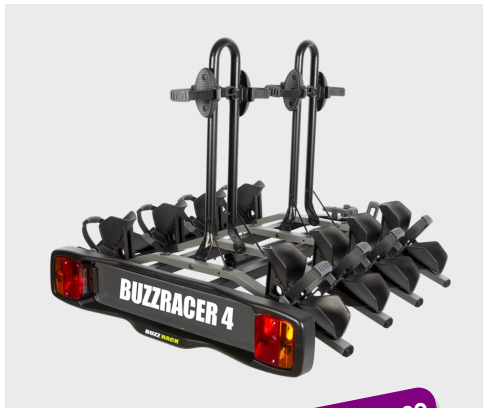

LIMITED OFFER
NOW R1 599

BUZZRACK BEETLE 3 BIKE TRUNK RACK

- ✓ HOLDS THREE BIKES
- ✓ SIX-STRAP SECURE MOUNTING
- ✓ SOFT RUBBER CRADLES

LIMITED OFFER
NOW R2 499

BUZZRACK BEETLE 4x4 SPARE TYRE BIKE RACK

- ✓ TOOL-FREE INSTALLATION
- ✓ PROTECTIVE CRADLES
- ✓ FOLDS FOR STORAGE

LIMITED OFFER
NOW R2 499

BUZZRACK BUZZYBEE BIKE TOW BALL PLATFORM

- ✓ CARRIES 2 TO 4 BIKES
- ✓ TOWBALL MOUNTED FIT
- ✓ RUBBER-PADDED WHEEL STRAPS

2 BIKES R4 299
4 BIKES R6 999

BUZZRACK BUZZRACER BIKE TOW BALL PLATFORM

- ✓ SECURE BIKE TRANSPORT
- ✓ INTEGRATED LOCKING SYSTEM
- ✓ EASY TILT FUNCTION

3 BIKES R6 999
4 BIKES R8 999

BUZZRACK EAZZY COMPACT TOW BALL BIKE PLATFORM

- ✓ FULLY FOLDABLE DESIGN
- ✓ SECURE TILTING SYSTEM
- ✓ CARBON-FRAME COMPATIBLE