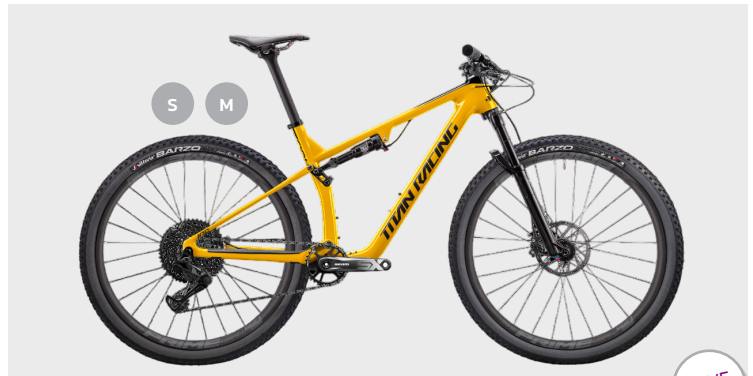

TITAN RACING VOLT E-THREE 29^{ER} E-MOUNTAIN BIKE 2026

Premium all-terrain e-bike with 140mm rear, 150mm front suspension, 350W Ananda motor, 630Wh battery, 12-speed Shimano XT drivetrain, RockShox Lyric fork, Shimano 4-piston brakes, double bearings, and low standover for superior trail performance.

ALLOY FRAMESET

ANANDA 350W MOTOR

630WH BATTERY

LIMITED OFFER
NOW R84 999

TITAN RACING VOLT E-ONE 29^{ER} E-MOUNTAIN BIKE 2026

All-terrain e-bike with hydroformed aluminum frame, 140mm rear and 150mm front suspension, 350W Ananda motor, 630Wh battery, 10-speed Shimano CUES drivetrain, Tektro M280 brakes, internal routing, and Boost spacing for confident trail riding.

ALLOY FRAMESET

ANANDA 350W MOTOR

630WH BATTERY

LIMITED OFFER
NOW R64 999

TITAN RACING VOLT E-TWO 29^{ER} E-MOUNTAIN BIKE 2026

Versatile all-terrain e-bike with hydroformed frame, 140mm rear, 150mm front suspension, 350W Ananda motor, 630Wh battery, 12-speed Shimano Deore drivetrain, RockShox Psylo fork, Tektro M530 brakes, and internal routing for technical trails.

WAS R46 999 SAVE R7 000
NOW R39 999

TITAN RACING CYPHER 120 CARBON SE 29^{ER} 2024

M

CARBON FRAMESET

SWOOP AIR LOCKOUT SHOCKS

SHIMANO 1X11 GEARS

WAS R38 999 SAVE R6 000
NOW R32 999

TITAN RACING CYPHER DC ALLOY DASH 29^{ER} 2024