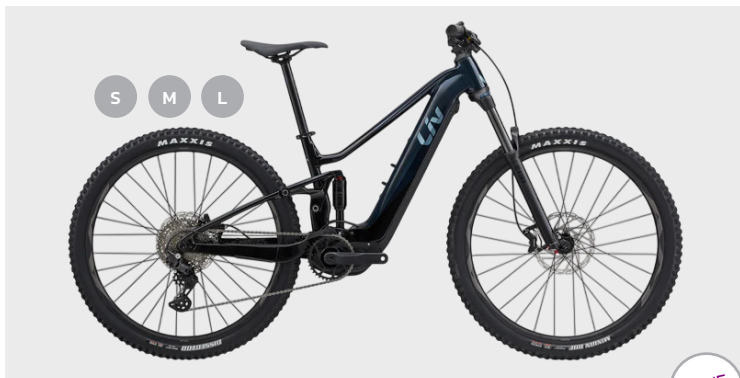

LIU EMBOLDEN E+2 2023

S M L

ALUXX SL FRAMESET   75NM YAMAHA MOTOR   ENERGYPAK 625WH

WAS R84 999 **SAVE R11 500**
NOW R73 499