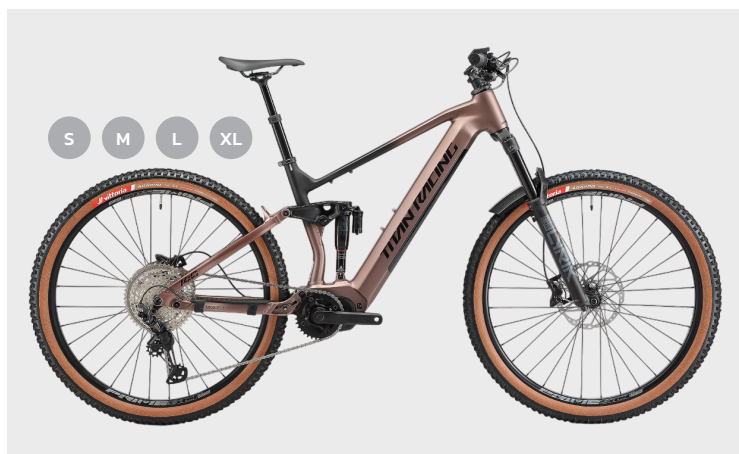

GO FURTHER WITH VOLT

The Titan Racing Volt redefines e-biking with advanced performance and smart app integration. With GPS navigation, power tuning, bike tracking, and motor diagnostics, it delivers precision, control, and reliability on every ride.

TITAN RACING VOLT E-THREE 29^{ER} E-MOUNTAIN BIKE 2026

Premium all-terrain e-bike with 140mm rear, 150mm front suspension, 350W Ananda motor, 630Wh battery, 12-speed Shimano XT drivetrain, RockShox Lyric fork, Shimano 4-piston brakes, double bearings, and low standover for superior trail performance.

ALLOY FRAMESET

ANANDA 350W MOTOR

630WH BATTERY

LIMITED OFFER
NOW R84 999

TITAN RACING VOLT E-ONE 29^{ER} E-MOUNTAIN BIKE 2026

All-terrain e-bike with hydroformed aluminum frame, 140mm rear and 150mm front suspension, 350W Ananda motor, 630Wh battery, 10-speed Shimano CUES drivetrain, Tektro M280 brakes, internal routing, and Boost spacing for confident trail riding.

ALLOY FRAMESET

ANANDA 350W MOTOR

630WH BATTERY

LIMITED OFFER
NOW R64 999

TITAN RACING VOLT E-TWO 29^{ER} E-MOUNTAIN BIKE 2026

Versatile all-terrain e-bike with hydroformed frame, 140mm rear, 150mm front suspension, 350W Ananda motor, 630Wh battery, 12-speed Shimano Deore drivetrain, RockShox Psylo fork, Tektro M530 brakes, and internal routing for technical trails.