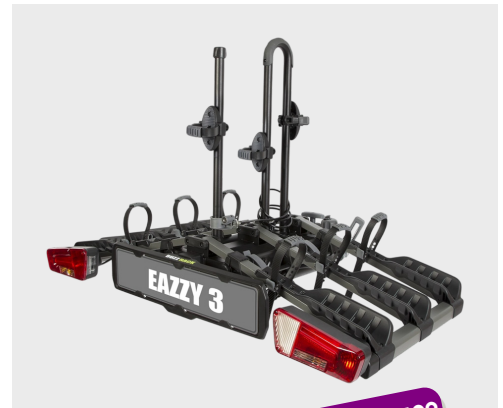

LIMITED OFFER
NOW R1 599

BUZZRACK BEETLE 3 BIKE TRUNK RACK

- ✓ HOLDS THREE BIKES
- ✓ SIX-STRAP SECURE MOUNTING
- ✓ SOFT RUBBER CRADLES

LIMITED OFFER
NOW R2 499

BUZZRACK BEETLE 4x4 SPARE TYRE BIKE RACK

- ✓ TOOL-FREE INSTALLATION
- ✓ PROTECTIVE CRADLES
- ✓ FOLDS FOR STORAGE

LIMITED OFFER
NOW R2 499

BUZZRACK BUZZYBEE BIKE TOW BALL PLATFORM

- ✓ CARRIES 2 TO 4 BIKES
- ✓ TOWBALL MOUNTED FIT
- ✓ RUBBER-PADDED WHEEL STRAPS

2 BIKES R4 299
4 BIKES R6 999

BUZZRACK BUZZRACER BIKE TOW BALL PLATFORM

- ✓ SECURE BIKE TRANSPORT
- ✓ INTEGRATED LOCKING SYSTEM
- ✓ EASY TILT FUNCTION

3 BIKES R6 999
4 BIKES R8 999

BUZZRACK EAZZY COMPACT TOW BALL BIKE PLATFORM

- ✓ FULLY FOLDABLE DESIGN
- ✓ SECURE TILTING SYSTEM
- ✓ CARBON-FRAME COMPATIBLE