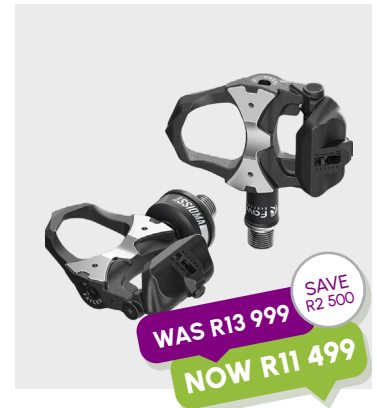

FAVERO ASSIOMA PRO MX-2 DUAL SIDED POWER PEDALS

FAVERO ASSIOMA ROAD DUO DUAL SIDED POWER PEDALS

FAVERO ASSIOMA PRO MX-1 SINGLE SIDED POWER PEDALS

FAVERO ASSIOMA ROAD UNO SINGLE SIDED POWER PEDALS

- ✓ SHIMANO® SPD® CLEAT COMPATIBLE
- ✓ ACCURACY POWER ± 1%
- ✓ AT LEAST 60 HOURS BATTERY LIFE

- ✓ DUAL-SIDED POWER MEASUREMENT
- ✓ BLUETOOTH AND ANT+
- ✓ BATTERY LIFE: AT LEAST 50 HOURS

- ✓ SHIMANO® SPD® CLEAT COMPATIBLE
- ✓ ACCURACY POWER ± 1%
- ✓ AT LEAST 60 HOURS BATTERY LIFE

- ✓ WATERPROOF, RESISTANT AND LIGHT
- ✓ BLUETOOTH AND ANT+
- ✓ BATTERY LIFE: AT LEAST 50 HOURS