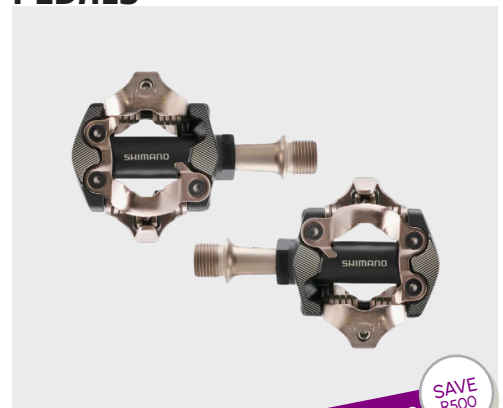

LOOK KEO CLASSIC 3 PEDALS AND CLEATS

- ✓ LIGHTWEIGHT DESIGN
- ✓ LARGE, WIDE PLATFORM
- ✓ ADJUSTABLE TENSION

SAVE R400
WAS R1 499
NOW R1 099

LOOK X-TRACK PEDALS AND CLEATS

- ✓ ADJUST PEDAL TENSION
- ✓ ALUMINUM BODY
- ✓ CLEATS ARE SPD COMPATIBLE

SAVE R400
WAS R1 499
NOW R1 099

LOOK KEO 2 MAX ROAD PEDALS & CLEATS

- ✓ ADJUSTABLE PEDAL TENSION
- ✓ COMPOSITE BODY
- ✓ LIGHTWEIGHT

SAVE R500
WAS R2 499
NOW R1 999

SHIMANO DEORE XT PDM8100 MOUNTAIN BIKE PEDALS