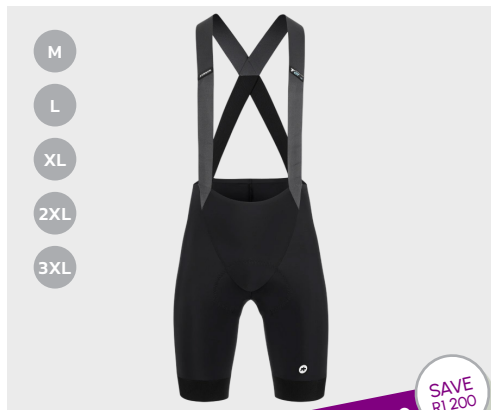

ASSOS MILLE GT BIB SHORTS C2

- ✓ SUPPORTIVE, COMFY FIT
- ✓ BREATHABLE, FLEXIBLE FABRIC
- ✓ SHOCK-ABSORBING CHAMOIS

WAS R3 999
SAVE R1 200
NOW R2 799