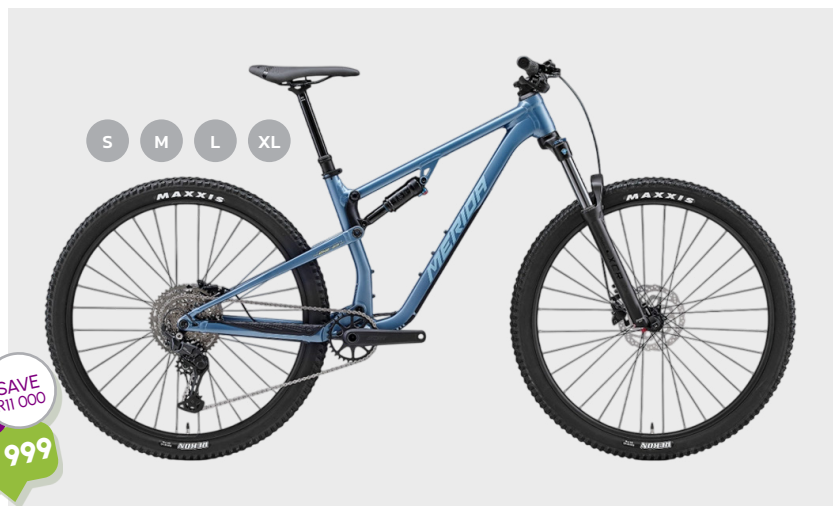

TITAN RACING VOLT E-THREE 29^{ER} E-MOUNTAIN BIKE 2026

Premium all-terrain e-bike with 140mm rear, 150mm front suspension, 350W Ananda motor, 630Wh battery, 12-speed Shimano XT drivetrain, RockShox Lyric fork, Shimano 4-piston brakes, double bearings, and low standover for superior trail performance.

ALLOY FRAMESET

ANANDA 350W MOTOR

630WH BATTERY

LIMITED OFFER
NOW R84 999

TITAN RACING VOLT E-ONE 29^{ER} E-MOUNTAIN BIKE 2026

All-terrain e-bike with hydroformed aluminum frame, 140mm rear and 150mm front suspension, 350W Ananda motor, 630Wh battery, 10-speed Shimano CUES drivetrain, Tektro M280 brakes, internal routing, and Boost spacing for confident trail riding.

CYPHER X6 ALUMINIUM FRAMESET

ROCKSHOX JUDY SILVER AIR 120MM FORK

MICROSHIFT ADVENT X 1X10 GEARS

WAS R29 999 **SAVE R8 000**
NOW R21 999

MERIDA ONE-TWENTY 29^{ER} 300 ALLOY 2024

With more rocks, roots, drops and jumps scattered along XC courses and the trails we froth to ride, our capabilities have progressed and steered towards riding more capable bikes. Slacker head angles, longer reach, and more travel. The Cypher has a dropper post, burlier tires and 20mm more travel over its' RS variant.

ONE-TWENTY LITE U FRAMESET

SUNTOUR LITE U FORK

SHIMANO SL-MT500 1X10 GEARS

WAS R36 999 **SAVE R11 000**
NOW R25 999

TITAN RACING CYPHER RS CARBON EXPERT 29^{ER} 2023

XL

CARBON FRAMESET

MANITOU AIR SHOCKS