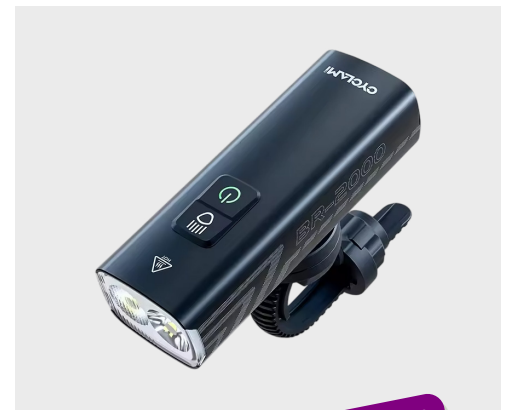

CYCLAMI BR2000U2 FRONT LIGHT 2000 LUMENS

- ✓ 2000 LUMENS
- ✓ 4500 MA BATTERY CAPACITY
- ✓ IPX6 WATERPROOF RATING

LIMITED OFFER
NOW R699