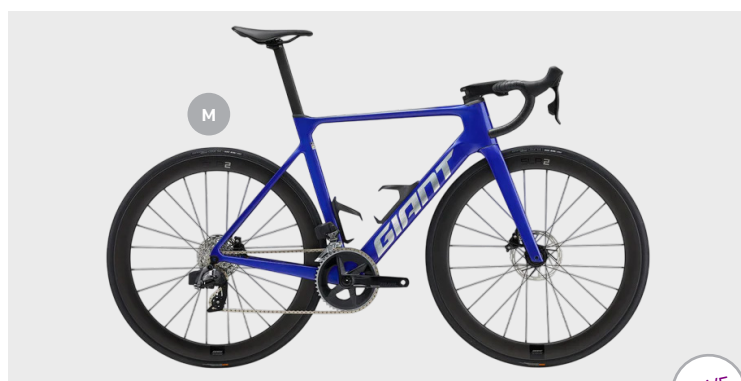

M

WAS R89 999 SAVE R20 000
NOW R69 999

MERIDA SILEX 7000 CARBON 700C 2024

CARBON
FRAMESET

SILEX II CF2
FORK

SHIMANO
1X12 GEARS

WAS R64 999
NOW R49 999
SAVE R15 000

GIANT REVOLT 1 ALLOY 700C 2022