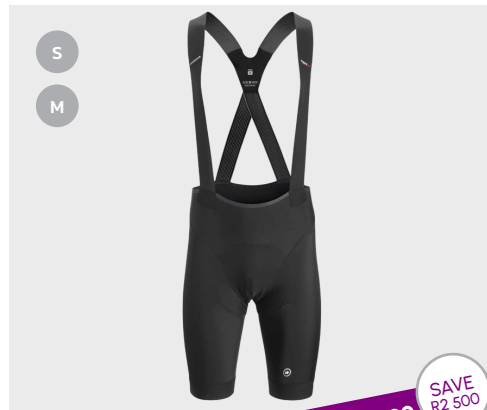

ASSOS EQUIPE RS S9 CYCLING BIB SHORTS

- ✓ SILKY, COOLING FABRIC
- ✓ STABILIZED RACE FIT
- ✓ BREATHABLE SHOCK ABSORPTION

WAS R5 499
SAVE R2 500
NOW R2 999