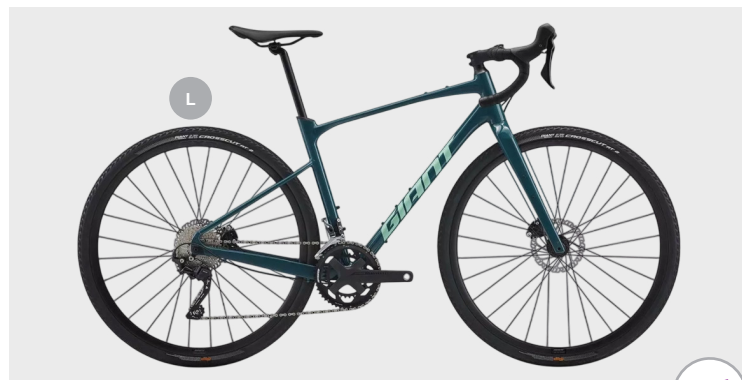

M

WAS R89 999 SAVE R20 000
NOW R69 999

MERIDA SILEX 7000 CARBON 700C 2024

CARBON
FRAMESET

SILEX II CF2
FORK

SHIMANO
1X12 GEARS

WAS R64 999
NOW R49 999
SAVE R15 000

GIANT REVOLT 1 ALLOY 700C 2022