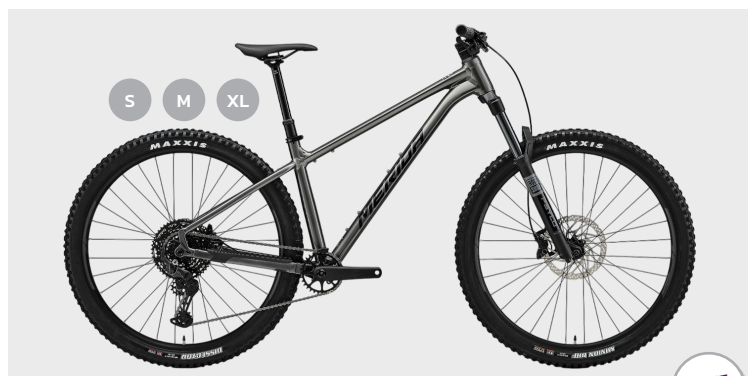

MERIDA BIG TRAIL 500 ALLOY 29ER 2024

S M XL

ALUMINIUM FRAMESET

ROCKSHOX AIR SHOCKS

SHIMANO 1X10 GEARS

WAS R29 999
SAVE R8 000
NOW R21 999