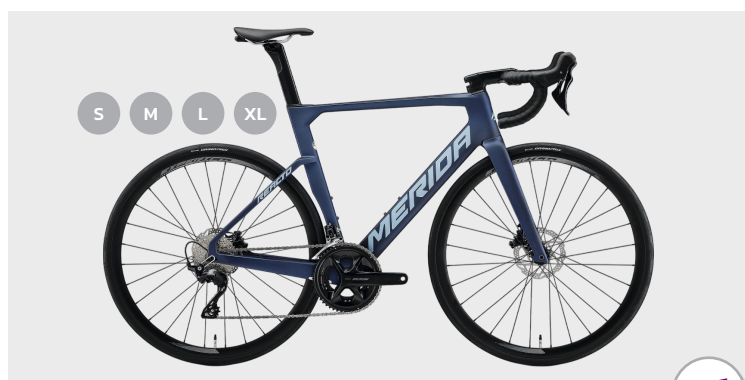

MERIDA REACTO 4000 CARBON 700^c 2025

S M L XL

WAS R52 999 SAVE R5 000
NOW R47 999