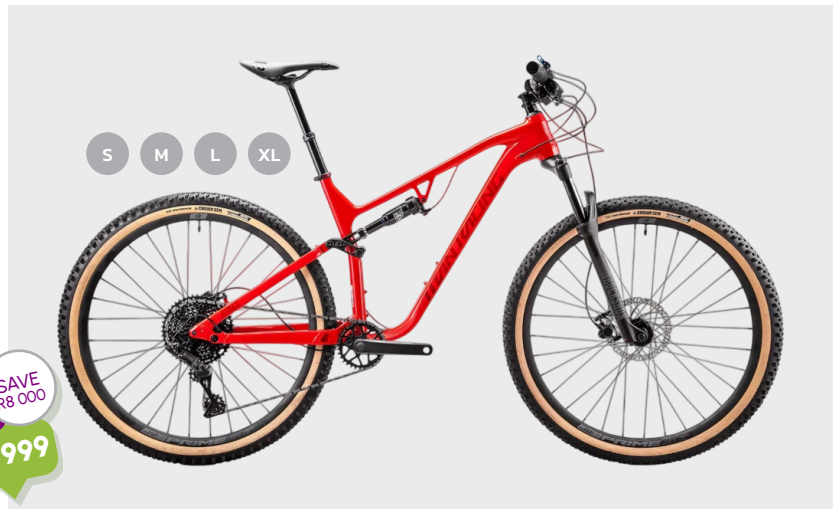

TITAN RACING VOLT E-THREE 29^{ER} E-MOUNTAIN BIKE 2026

Premium all-terrain e-bike with 140mm rear, 150mm front suspension, 350W Ananda motor, 630Wh battery, 12-speed Shimano XT drivetrain, RockShox Lyric fork, Shimano 4-piston brakes, double bearings, and low standover for superior trail performance.

ALLOY FRAMESET

ANANDA 350W MOTOR

630WH BATTERY

LIMITED OFFER
NOW R84 999

TITAN RACING VOLT E-ONE 29^{ER} E-MOUNTAIN BIKE 2026

All-terrain e-bike with hydroformed aluminum frame, 140mm rear and 150mm front suspension, 350W Ananda motor, 630Wh battery, 10-speed Shimano CUES drivetrain, Tektro M280 brakes, internal routing, and Boost spacing for confident trail riding.

SAVE R11 000
WAS R32 999
NOW R21 999

TITAN CYPHER DC 29^{ER} SPORT ALLOY 2024

With more rocks, roots, drops and jumps scattered along XC courses and the trails we froth to ride, our capabilities have progressed and steered towards riding more capable bikes. Slacker head angles, longer reach, and more travel. The Cypher has a dropper post, burlier tires and 20mm more travel over its' RS variant.

CYPHER X6 ALUMINIUM FRAMESET

ROCKSHOX JUDY SILVER AIR 120MM FORK

MICROSHIFT ADVENT X 1X10 GEARS

WAS R29 999 **SAVE R8 000**
NOW R21 999

MERIDA ONE-TWENTY 29^{ER} 300 ALLOY 2024

With more rocks, roots, drops and jumps scattered along XC courses and the trails we froth to ride, our capabilities have progressed and steered towards riding more capable bikes. Slacker head angles, longer reach, and more travel. The Cypher has a dropper post, burlier tires and 20mm more travel over its' RS variant.