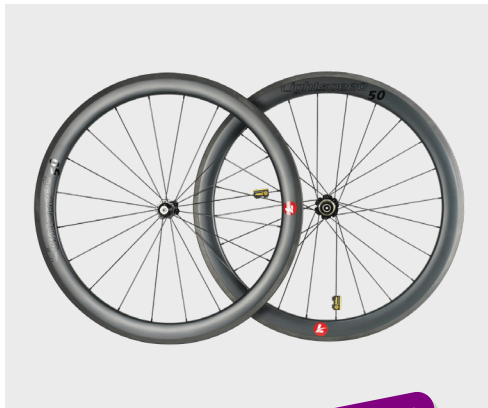

SAVE R1 000
WAS R17 999
NOW R16 999

LIGHTSPEED GRAVEL 40MM LS40 CARBON WHEELSET

- ✓ CARBON FIBER
- ✓ OUTER WIDTH 31MM
- ✓ DISC BRAKE

SAVE R1 000
WAS R16 999
NOW R15 999

LIGHTSPEED LS50 RIM BRAKE CARBON WHEELSET 700C