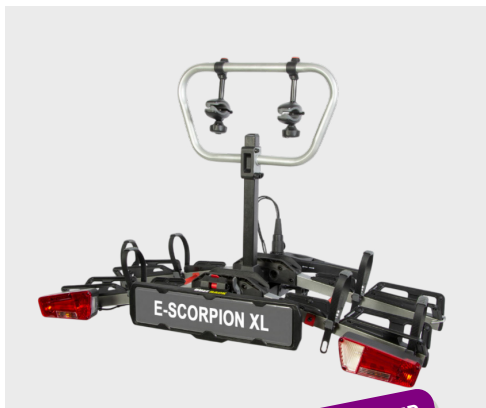

LIMITED OFFER
NOW R2 499

BUZZRACK BUZZYBEE BIKE TOW BALL PLATFORM

- ✓ CARRIES 2 TO 4 BIKES
- ✓ TOWBALL MOUNTED FIT
- ✓ RUBBER-PADDED WHEEL STRAPS

2 BIKES R4 299
4 BIKES R6 999

BUZZRACK BUZZRACER BIKE TOW BALL PLATFORM

- ✓ SECURE BIKE TRANSPORT
- ✓ INTEGRATED LOCKING SYSTEM
- ✓ EASY TILT FUNCTION

3 BIKES R6 999
4 BIKES R8 999

BUZZRACK EAZZY COMPACT TOW BALL BIKE PLATFORM

- ✓ FULLY FOLDABLE DESIGN
- ✓ SECURE TILTING SYSTEM
- ✓ CARBON-FRAME COMPATIBLE

3 BIKES R10 499
4 BIKES R12 999

BUZZRACK E-SCORPION XL2 TOW BALL E-BIKE CARRIER

- ✓ SECURE TILTING SYSTEM
- ✓ FOLDS WITH WHEELS
- ✓ ELECTRIC BIKE COMPATIBLE

LIMITED OFFER
NOW R12 999

BUZZRACK SCORPION LITE TOW BALL E-BIKE CARRIER

- ✓ EASY TILT ACCESS
- ✓ FOLDABLE FOR STORAGE
- ✓ HEAVY BIKE COMPATIBLE

2 BIKES R9 999
3 BIKES R11 999

BUZZRACK E-HORNET STRONG PLATFORM FOR E-BIKES

- ✓ SECURE LOCKING CLAMPS
- ✓ E-BIKE COMPATIBLE DESIGN
- ✓ TILTS FOR ACCESS