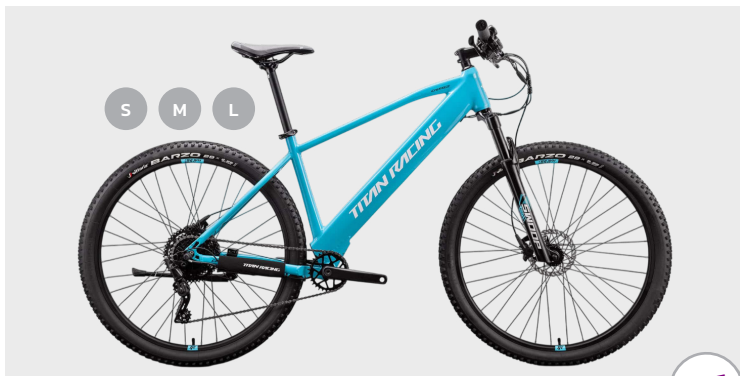

TITAN RACING CHARGE ALLOY E-ONE 29ER 2025

S M L

MICROSHIFT 1X8 GEARS   XIONDA 36H 350W MOTOR   2600MAH BATTERY

WAS R23 999 **SAVE R3 000**
NOW R20 999