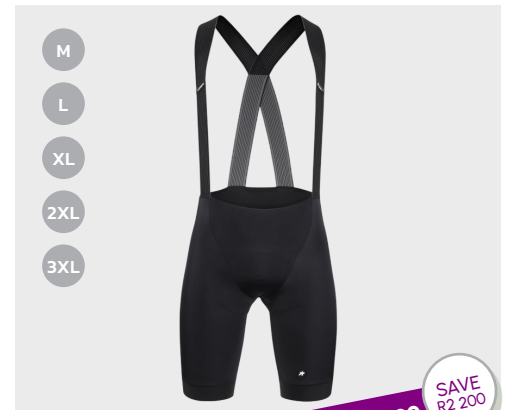

WAS R5 999
SAVE R2 500
NOW R3 499

ASSOS EQUIPE RS S9 CYCLING BIB SHORTS

- ✓ SILKY, COOLING FABRIC
- ✓ STABILIZED RACE FIT
- ✓ BREATHABLE SHOCK ABSORPTION

WAS R5 499
SAVE R2 500
NOW R2 999

ASSOS EQUIPE R S9 BIB SHORTS