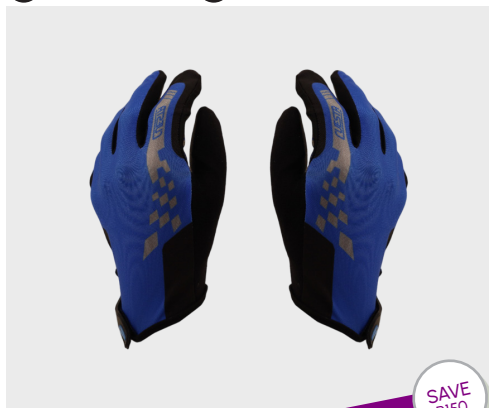

CUESTA 6000 FULL FINGER CYCLING GLOVES

- Blue & Black
- Grey & Black

- ✓ FULL HAND COVERAGE
- ✓ PADDED PROTECTION
- ✓ BREATHABLE COMFORT

WAS R299 **SAVE R150**
NOW R149