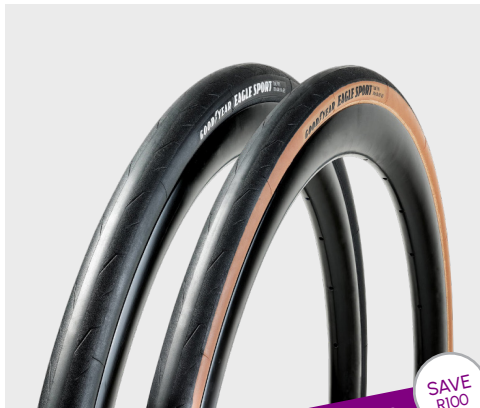

GOODYEAR EAGLE SPORT 700X25/28/30C

● Black ● Tan

- ✓ WEIGHT 250G - 410G
- ✓ ALL-ROUND SPORT LEVEL TYRE
- ✓ DYNAMIC HP COMPOUND

SAVE R100
WAS R599
NOW R499