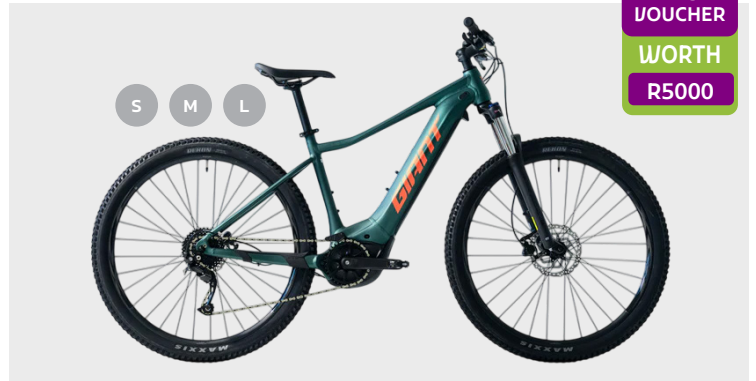

GIANT FATHOM E+3 ALLOY LIMITED 29ER 2025

S M L

ALUXX FRAMESET   SYNCDRIVE SPORT MOTOR   500WH BATTERY

FREE GIFT VOUCHER WORTH R5000

LIMITED OFFER
NOW R55 999