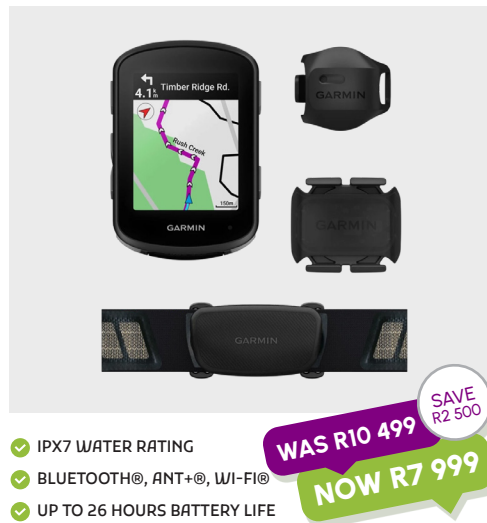

- ✓ SHIMANO® SPD® CLEAT COMPATIBLE
- ✓ ACCURACY POWER ± 1%
- ✓ AT LEAST 60 HOURS BATTERY LIFE

- ✓ WATERPROOF, RESISTANT AND LIGHT
- ✓ BLUETOOTH AND ANT+
- ✓ BATTERY LIFE: AT LEAST 50 HOURS

GARMIN EDGE 840 BUNDLE

GARMIN EDGE 540 BUNDLE

GARMIN VARIA™ RTL515 RADAR TAIL LIGHT

- ✓ IPX7 WATER RATING
- ✓ BLUETOOTH®, ANT+®, WI-FI®
- ✓ UP TO 26 HOURS BATTERY LIFE

- ✓ IPX7 WATER RATING
- ✓ BLUETOOTH®, ANT+®, WI-FI®
- ✓ UP TO 26 HOURS BATTERY LIFE