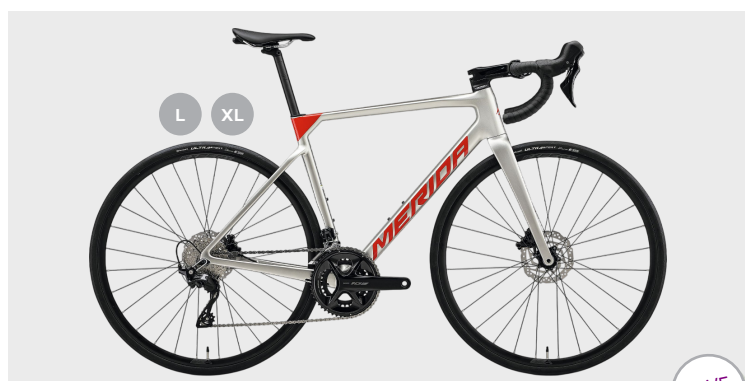

MERIDA SCULTURA 4000 CARBON 700^c 2024

L XL

WAS R47 999 SAVE R13 000
NOW R34 999