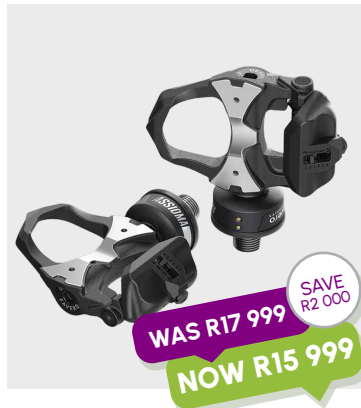

FAVERO ASSIOMA PRO MX-2 DUAL SIDED POWER PEDALS

FAVERO ASSIOMA ROAD DUO DUAL SIDED POWER PEDALS

FAVERO ASSIOMA PRO MX-1 SINGLE SIDED POWER PEDALS

FAVERO ASSIOMA ROAD UNO SINGLE SIDED POWER PEDALS

- ✓ SHIMANO® SPD® CLEAT COMPATIBLE
- ✓ ACCURACY POWER ± 1%
- ✓ AT LEAST 60 HOURS BATTERY LIFE

- ✓ DUAL-SIDED POWER MEASUREMENT
- ✓ BLUETOOTH AND ANT+
- ✓ BATTERY LIFE: AT LEAST 50 HOURS

- ✓ SHIMANO® SPD® CLEAT COMPATIBLE
- ✓ ACCURACY POWER ± 1%
- ✓ AT LEAST 60 HOURS BATTERY LIFE

- ✓ WATERPROOF, RESISTANT AND LIGHT
- ✓ BLUETOOTH AND ANT+
- ✓ BATTERY LIFE: AT LEAST 50 HOURS